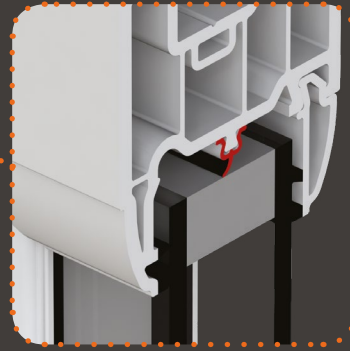

P/2022/00197
RECEIVED 18.02.22

Technical information

For Liniar flush sash windows

Flush Sash Window

Vertical Cross Section - Outward opening, internally beaded

Optional large frame

Optional glazing flipper

Flush Sash Window

- Sculptured Suite
- Flush Sash finish on external faces
- 28mm double glazing
- U-values from 1.3 (DGU) and 0.9 (TGU)
- Patented co-ex gasket

Accreditations

PAS24

BS EN 12608

ISO 9001

BS EN 6375