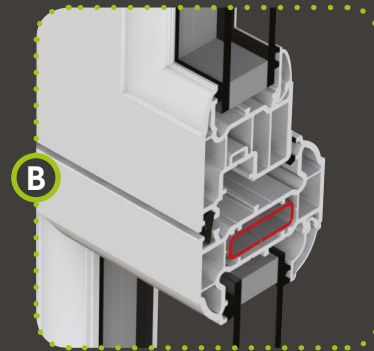

P/2022/00197
RECEIVED 18.02.22

Technical information

For Liniar flush sash windows

Flush Sash Window

Vertical Cross Section - Outward opening, internally beaded

Optional large frame

Optional glazing flipper

Flush Sash Window

- Sculptured Suite
- Flush Sash finish on external faces
- 28mm double glazing
- U-values from 1.3 (DGU) and 0.9 (TGU)
- Patented co-ex gasket

Accreditations

PAS24

BS EN 12608

ISO 9001

BS EN 6375