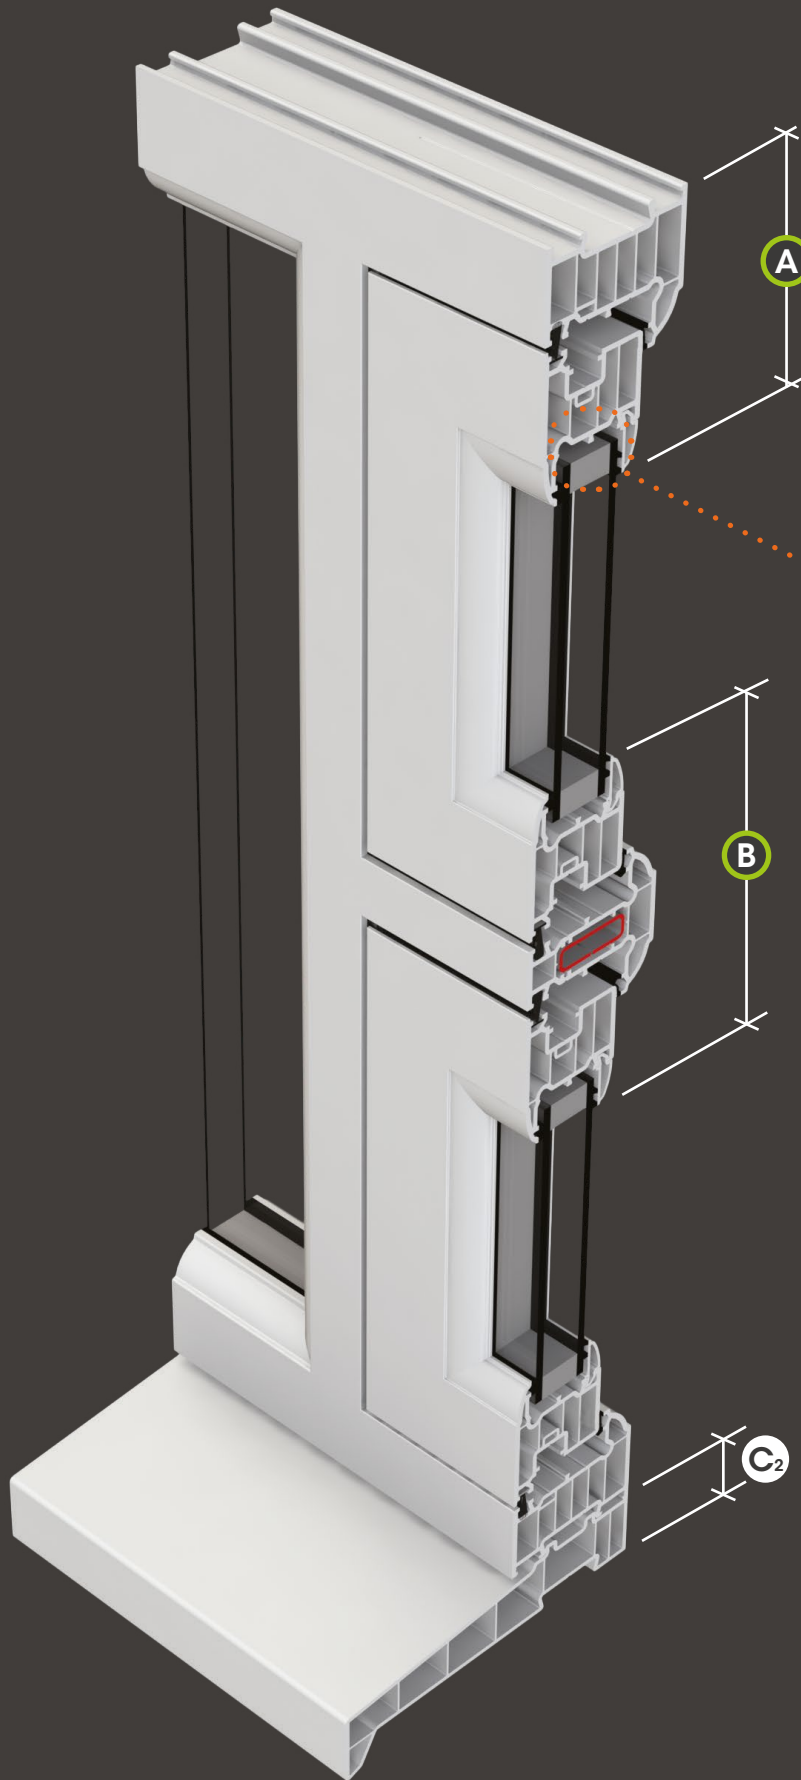

P/2022/00197
RECEIVED 18.02.22

Technical information

For Liniar flush sash windows

Flush Sash Window

Vertical Cross Section - Outward opening, internally beaded

Optional large frame

Optional glazing flipper

Flush Sash Window

- Sculptured Suite
- Flush Sash finish on external faces
- 28mm double glazing
- U-values from 1.3 (DGU) and 0.9 (TGU)
- Patented co-ex gasket

Accreditations

PAS24

BS EN 12608

ISO 9001

BS EN 6375

Black

Additional colours are available to order as specials.
The colours shown in this brochure give an indication only.

Product	Dim. A
Small frame & sash L#W011/012 & L#W030	102mm
Large frame & sash L#W016/017 & L#W030	122mm

Product	Dim. C₂
85, 150, 165, 180 cills LSL085, LSL150, LCL165, LSL180	30mm

Replace notation with (S) for sculptured suite and (C) for chamfered suite.

Liniar specification guide

The Liniar Specification Guide is an A4-size, 234-page, full colour guide to specifying energy efficient PVCu windows and doors.